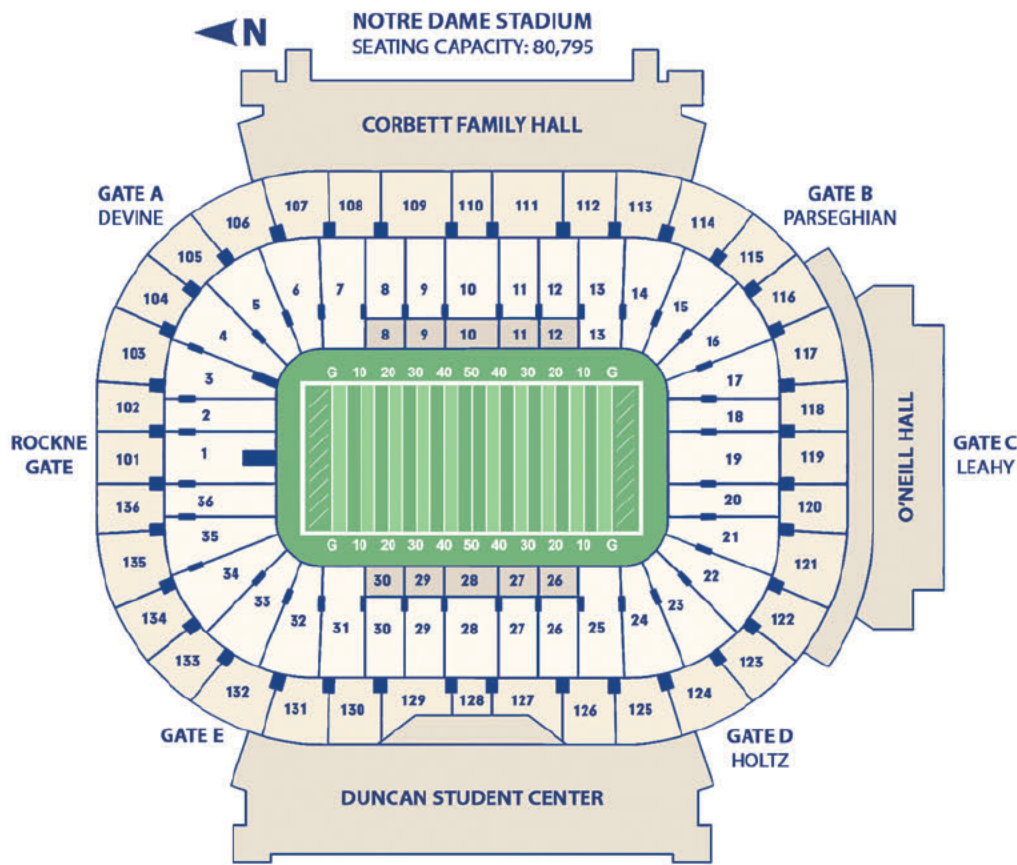

panzica
Design-Build's Strongest Link

Clockwise from top: Beacon Wanae Medical Group, Beacon Central Office, Portage School of Leaders, [Jos. Hilliard photos], Three Twenty at The Cascade

panzica.net

FUTURE NOTRE DAME FOOTBALL SCHEDULES

Unofficial and Subject to Change

2025

September	13	— Texas A&M
September	20	— Purdue
September	27	— at Arkansas
October	4	— Boise State
October	18	— USC
November	8	— Navy
TBA		— at Boston College
TBA		— at Miami
TBA		— NC State
TBA		— Syracuse
TBA		— Pittsburgh

2026

September	5	— Wisconsin*
September	19	— Michigan State
September	26	— at Purdue
October	3	— at N Carolina
October	17	— Virginia
October	31	— at Navy
November	28	— at USC
TBA		— at Florida State
TBA		— Syracuse
TBA		— Miami

*at Green Bay Lambeau Field neutral site

Next Level Living With Easy Campus Access

- Luxury Riverfront Condos
- Mid-rise Concrete Construction
- Walkable/Bikeable Lifestyle
- Building Soon/Pre-Reserve Now

Located in East Bank Village

For Info Call 574.532.5646 **THE CASCADE** fperrri@EarthDesignsRED.com
www.AtTheCascade.com